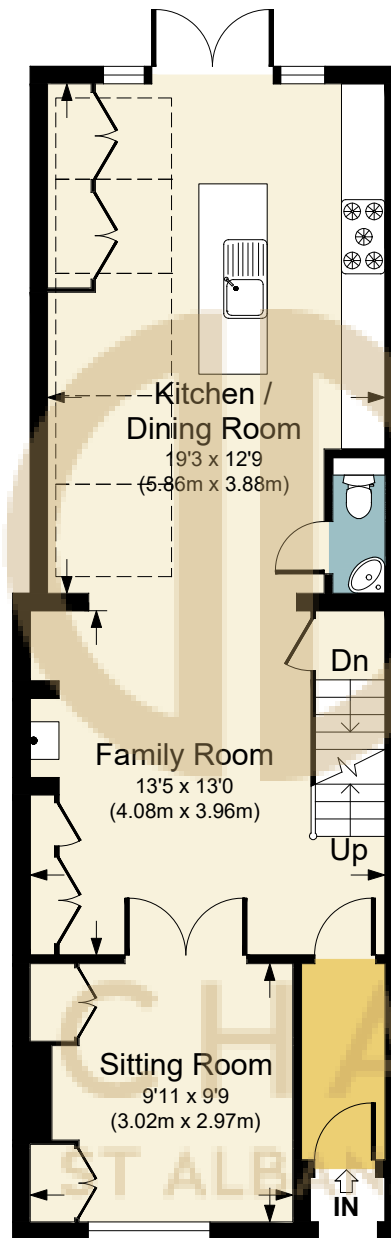

Lower Ground Floor

Ground Floor

First Floor

COLLEGE STREET, AL3

APPROX. GROSS INTERNAL FLOOR AREA 1296.51 SQ FT / 120.45 SQ M INC. GARDEN STORE

DAVIDCHADWICK: THIS IMAGE IS ILLUSTRATIVE ONLY - NOT TO SCALE: COPYRIGHT:THE IMAGE TAILOR LTD. 2022.