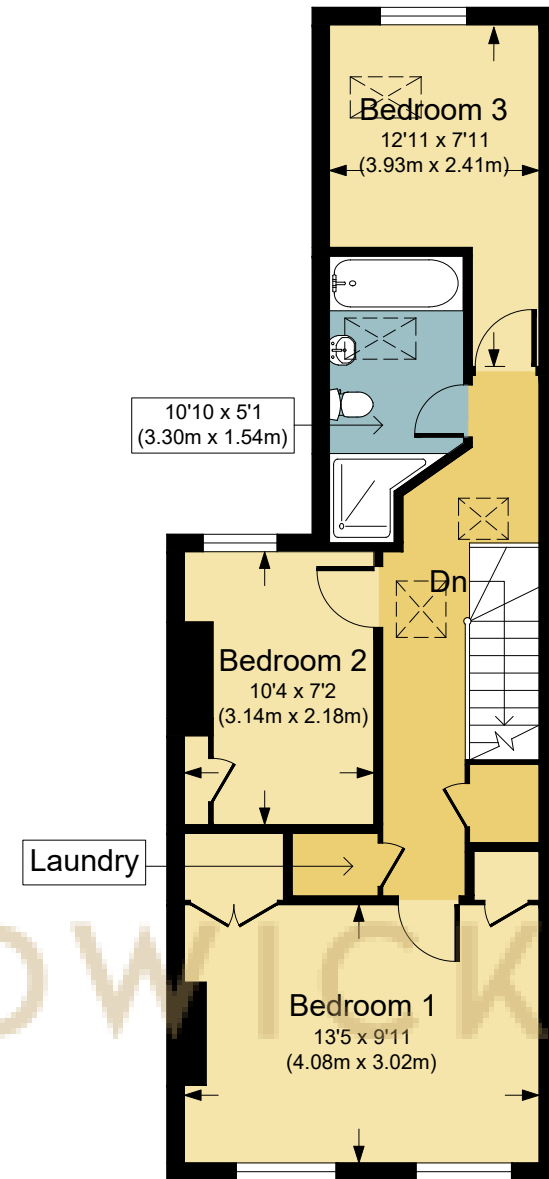

Lower Ground Floor

Ground Floor

First Floor

COLLEGE STREET, AL3

APPROX. GROSS INTERNAL FLOOR AREA 1296.51 SQ FT / 120.45 SQ M INC. GARDEN STORE

DAVIDCHADWICK: THIS IMAGE IS ILLUSTRATIVE ONLY - NOT TO SCALE: COPYRIGHT:THE IMAGE TAILOR LTD. 2022.