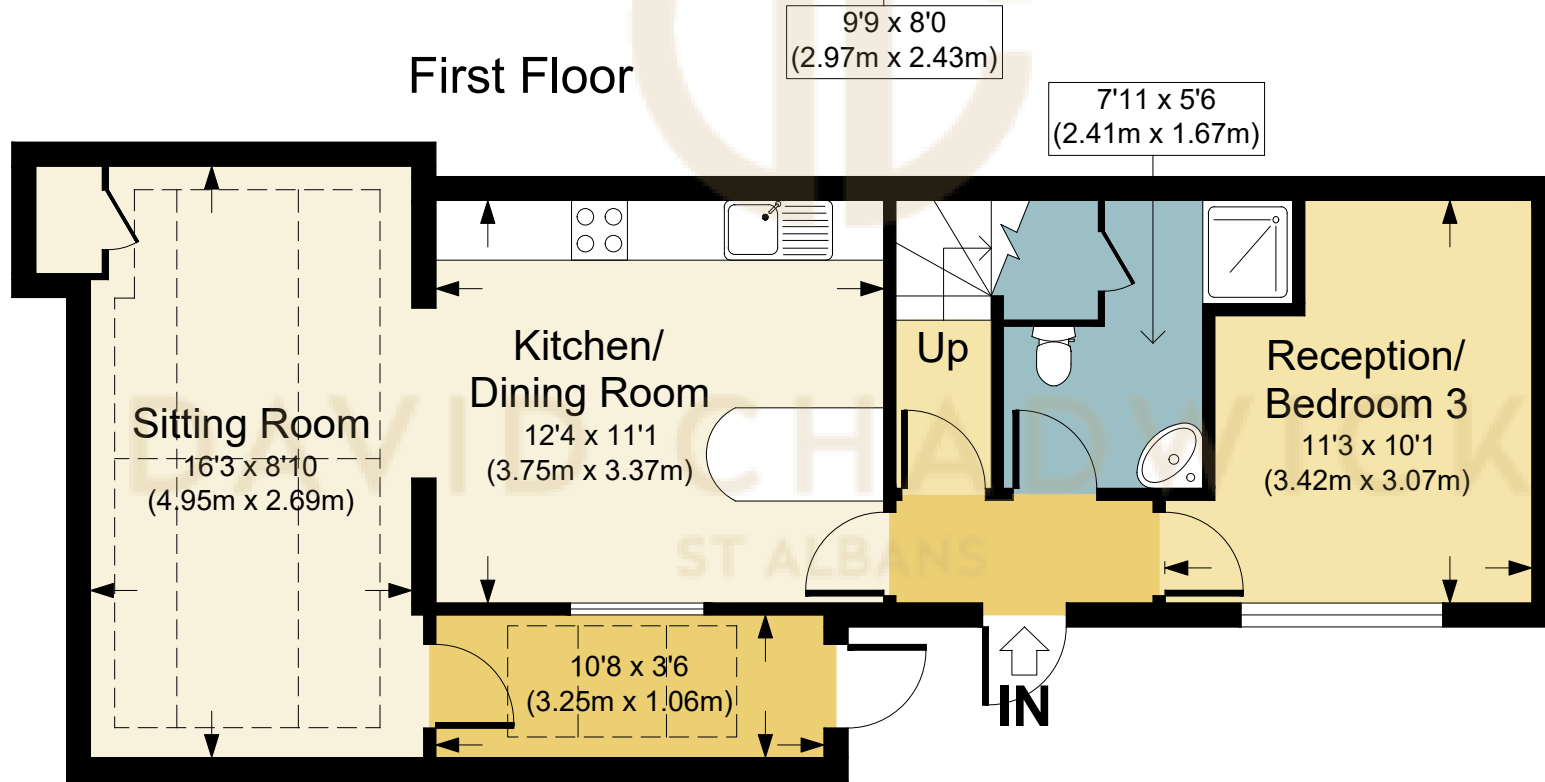

First Floor

Ground Floor

CADOXTON PLACE, AL1

APPROX. GROSS INTERNAL FLOOR AREA 868.64 SQ FT / 80.70 SQ M

DAVIDCHADWICK: THIS IMAGE IS ILLUSTRATIVE ONLY - NOT TO SCALE: COPYRIGHT:THE IMAGE TAILOR LTD. 2023.