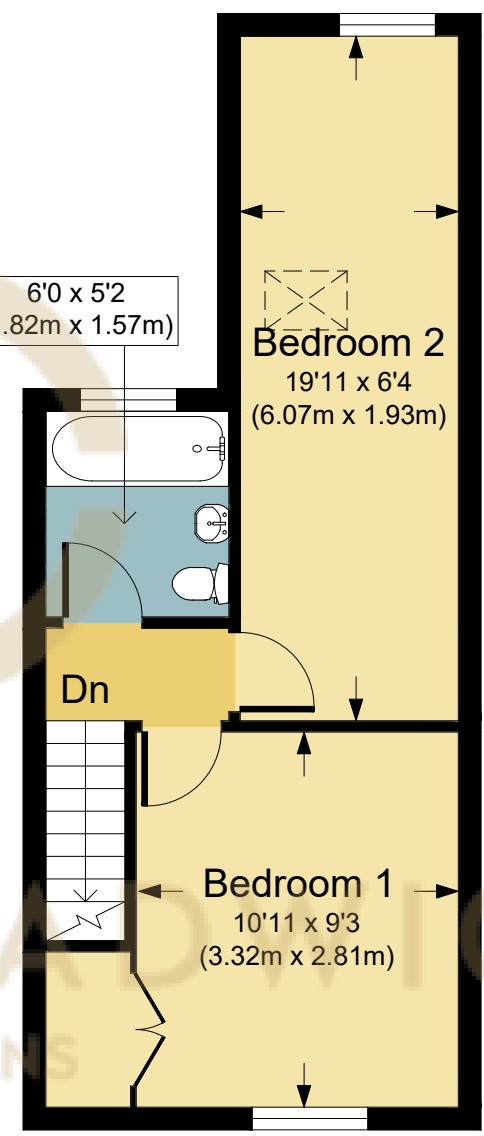

Ground Floor

First Floor

PORTLAND STREET, AL3

APPROX. GROSS INTERNAL FLOOR AREA 683.40 SQ FT / 63.49 SQ M

DAVIDCHADWICK : THIS IMAGE IS ILLUSTRATIVE ONLY - NOT TO SCALE. COPYRIGHT:THE IMAGE TAILOR LTD. 2023.