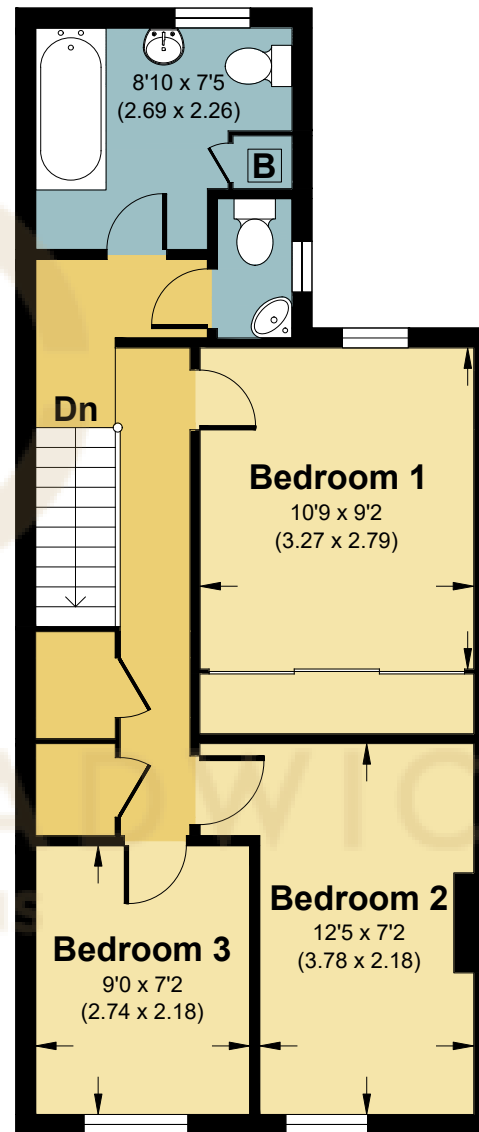

Ground Floor

First Floor

KINGS ROAD, AL3

APPROXIMATE GROSS INTERNAL AREA 992 SQ FT / 92.20 SQ M

DAVIDCHADWICK: THIS IMAGE IS ILLUSTRATIVE ONLY - NOT TO SCALE. COPYRIGHT:THE IMAGE TAILOR LTD. 2023.