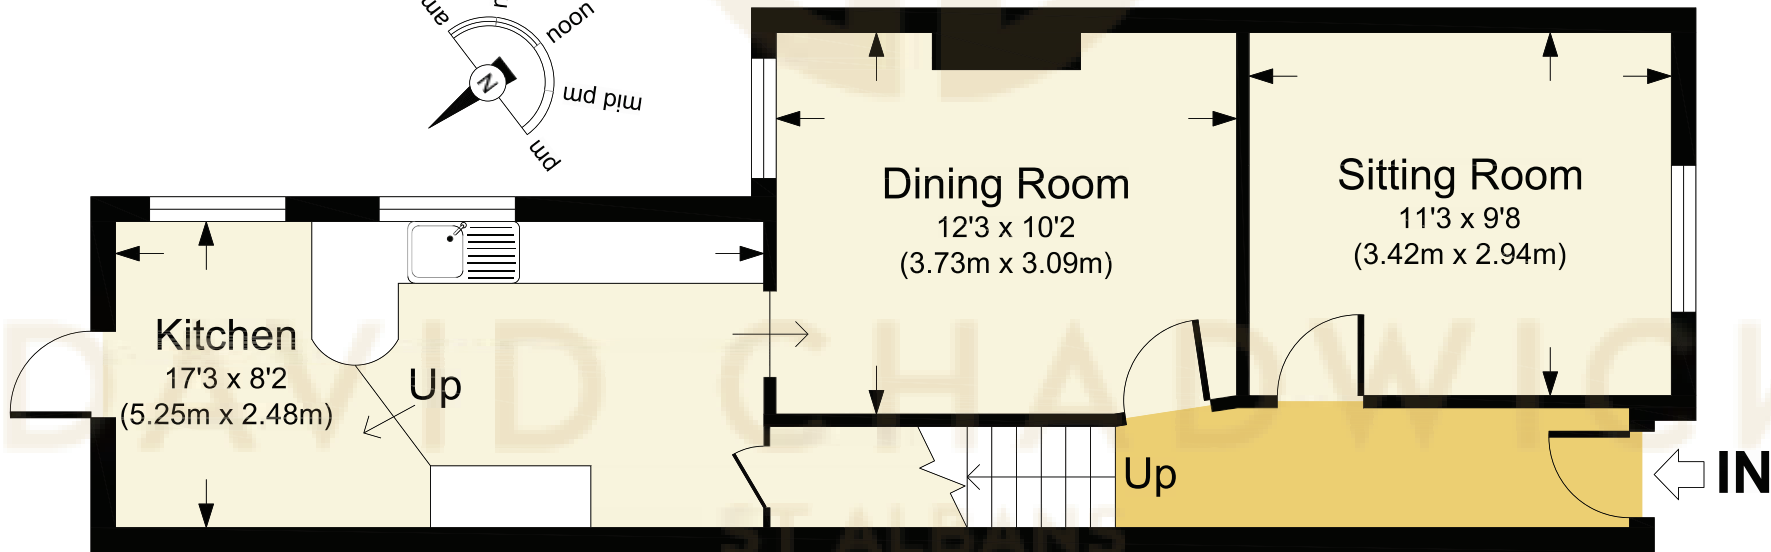

First Floor

Ground Floor

KINGS ROAD, AL3

APPROX. GROSS INTERNAL FLOOR AREA 907.61 SQ FT / 84.32 SQ M.
 DAVIDCHADWICK: THIS IMAGE IS ILLUSTRATIVE ONLY - NOT TO SCALE: COPYRIGHT:THE IMAGE TAILOR LTD. 2024.