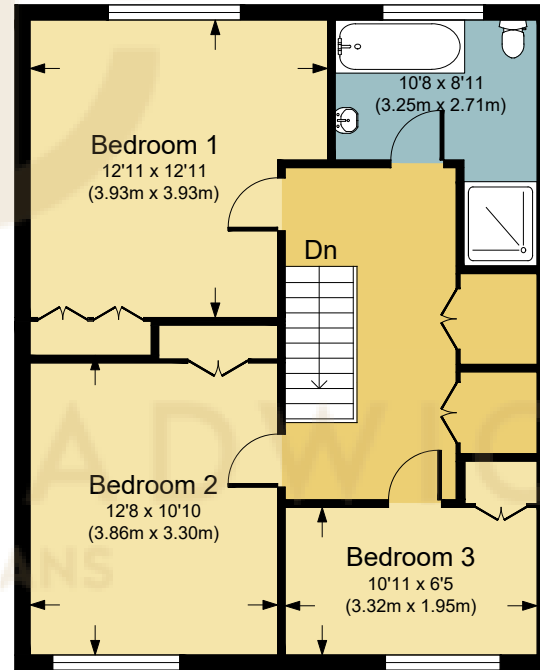

Studio

Ground Floor

First Floor

CAMLET WAY, AL3

APPROX. GROSS INTERNAL FLOOR AREA 1325.25 SQ FT / 123.12 SQ M. INC. STUDIO

DAVIDCHADWICK: THIS IMAGE IS ILLUSTRATIVE ONLY - NOT TO SCALE. COPYRIGHT:THE IMAGE TAILOR LTD. 2023.