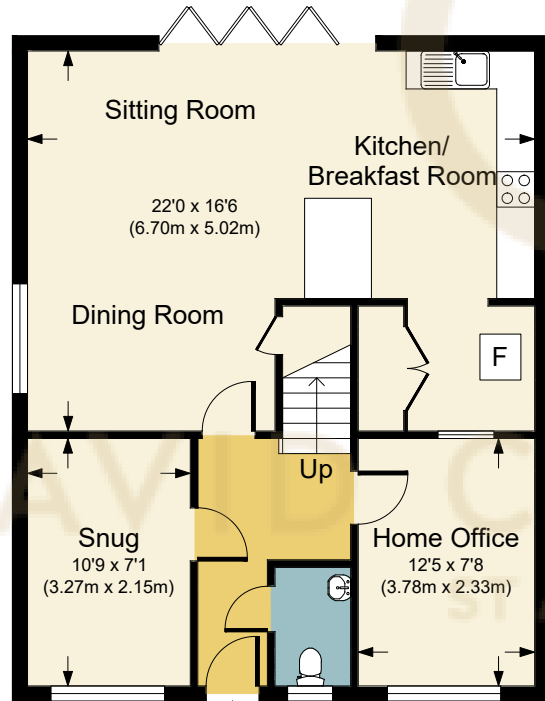

Studio

Ground Floor

First Floor

CAMLET WAY, AL3

APPROX. GROSS INTERNAL FLOOR AREA 1325.25 SQ FT / 123.12 SQ M. INC. STUDIO

DAVIDCHADWICK: THIS IMAGE IS ILLUSTRATIVE ONLY - NOT TO SCALE. COPYRIGHT:THE IMAGE TAILOR LTD. 2023.