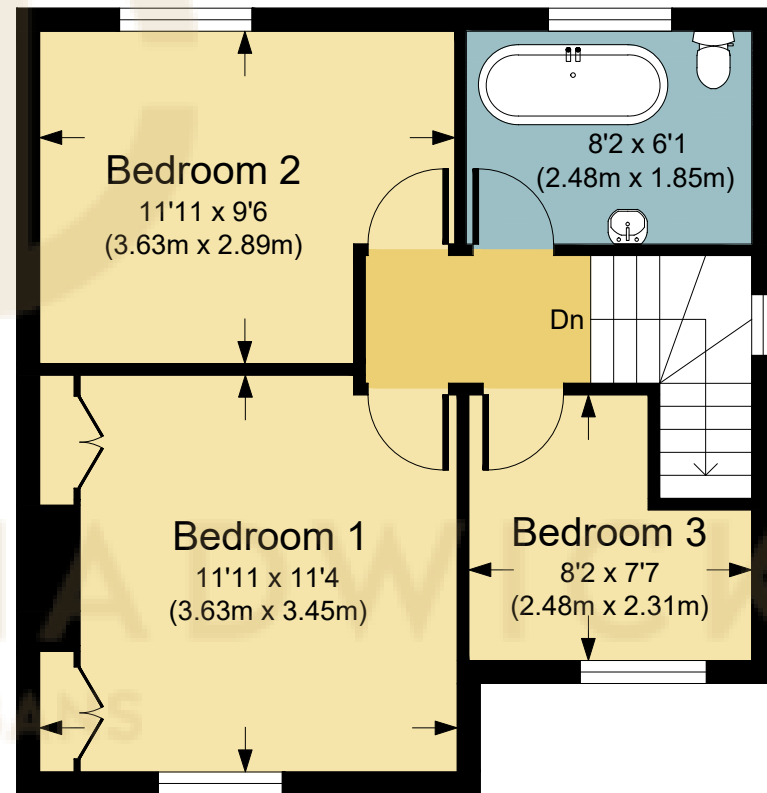

Ground Floor

First Floor

ALBERT STREET, AL1

APPROX. GROSS INTERNAL FLOOR AREA 950.88 SQ FT / 88.34 SQ M

DAVIDCHADWICK: THIS IMAGE IS ILLUSTRATIVE ONLY - NOT TO SCALE: COPYRIGHT:THE IMAGE TAILOR LTD. 2023.