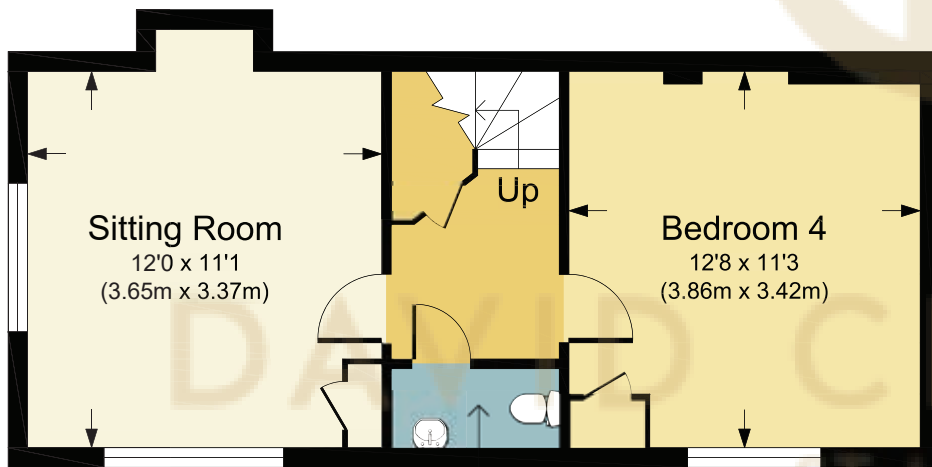

First Floor

Lower Ground Floor

Ground Floor

QUEEN STREET, AL3

APPROX. GROSS INTERNAL FLOOR AREA 1216.64 SQ FT / 113.03 SQ M.
 DAVIDCHADWICK: THIS IMAGE IS ILLUSTRATIVE ONLY - NOT TO SCALE: COPYRIGHT:THE IMAGE TAILOR LTD. 2024.