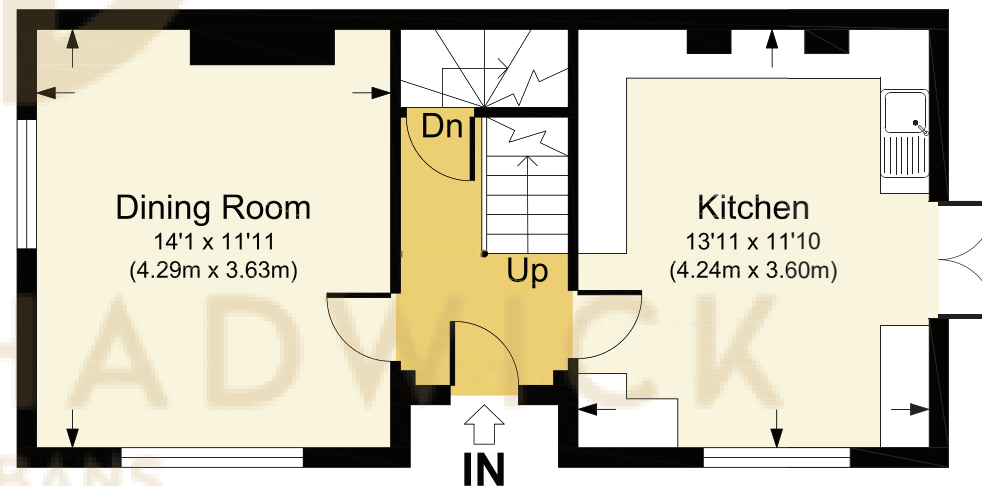

First Floor

Lower Ground Floor

Ground Floor

QUEEN STREET, AL3

APPROX. GROSS INTERNAL FLOOR AREA 1216.64 SQ FT / 113.03 SQ M.
 DAVIDCHADWICK: THIS IMAGE IS ILLUSTRATIVE ONLY - NOT TO SCALE: COPYRIGHT:THE IMAGE TAILOR LTD. 2024.